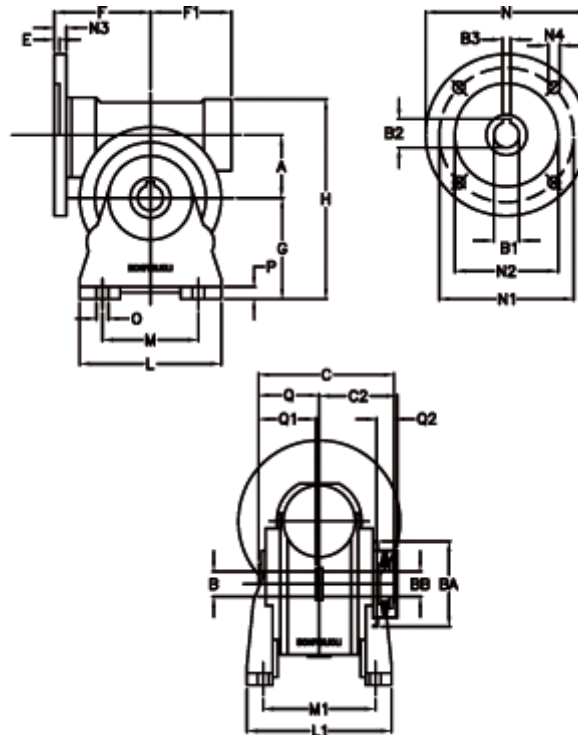

Article number: 390204901423216

Description: Worm Gear with Torque Limiter
VF 49-L1-A-14 P80B5

Measures

a = 49.50	C2 = 63,5	L1 = 124.0	O = 8.5
B = 25	Description = VF 49A-xx-80B14	m = 63	P = 12
B1 E7 = 19	E = 3.0	M1 = 98.5	Q = 51.0
B2 = 21.8	F = 70	N = 120	Q1 = 41
B3 H9 = 6	F1 = 63	N1 = 100	Q2 = 15
BA = 63	g = 82	N2 = 80	
BB H7 = 14	H = 162	N3 = 10.0	
C = 105	L = 110	N4 = 7	